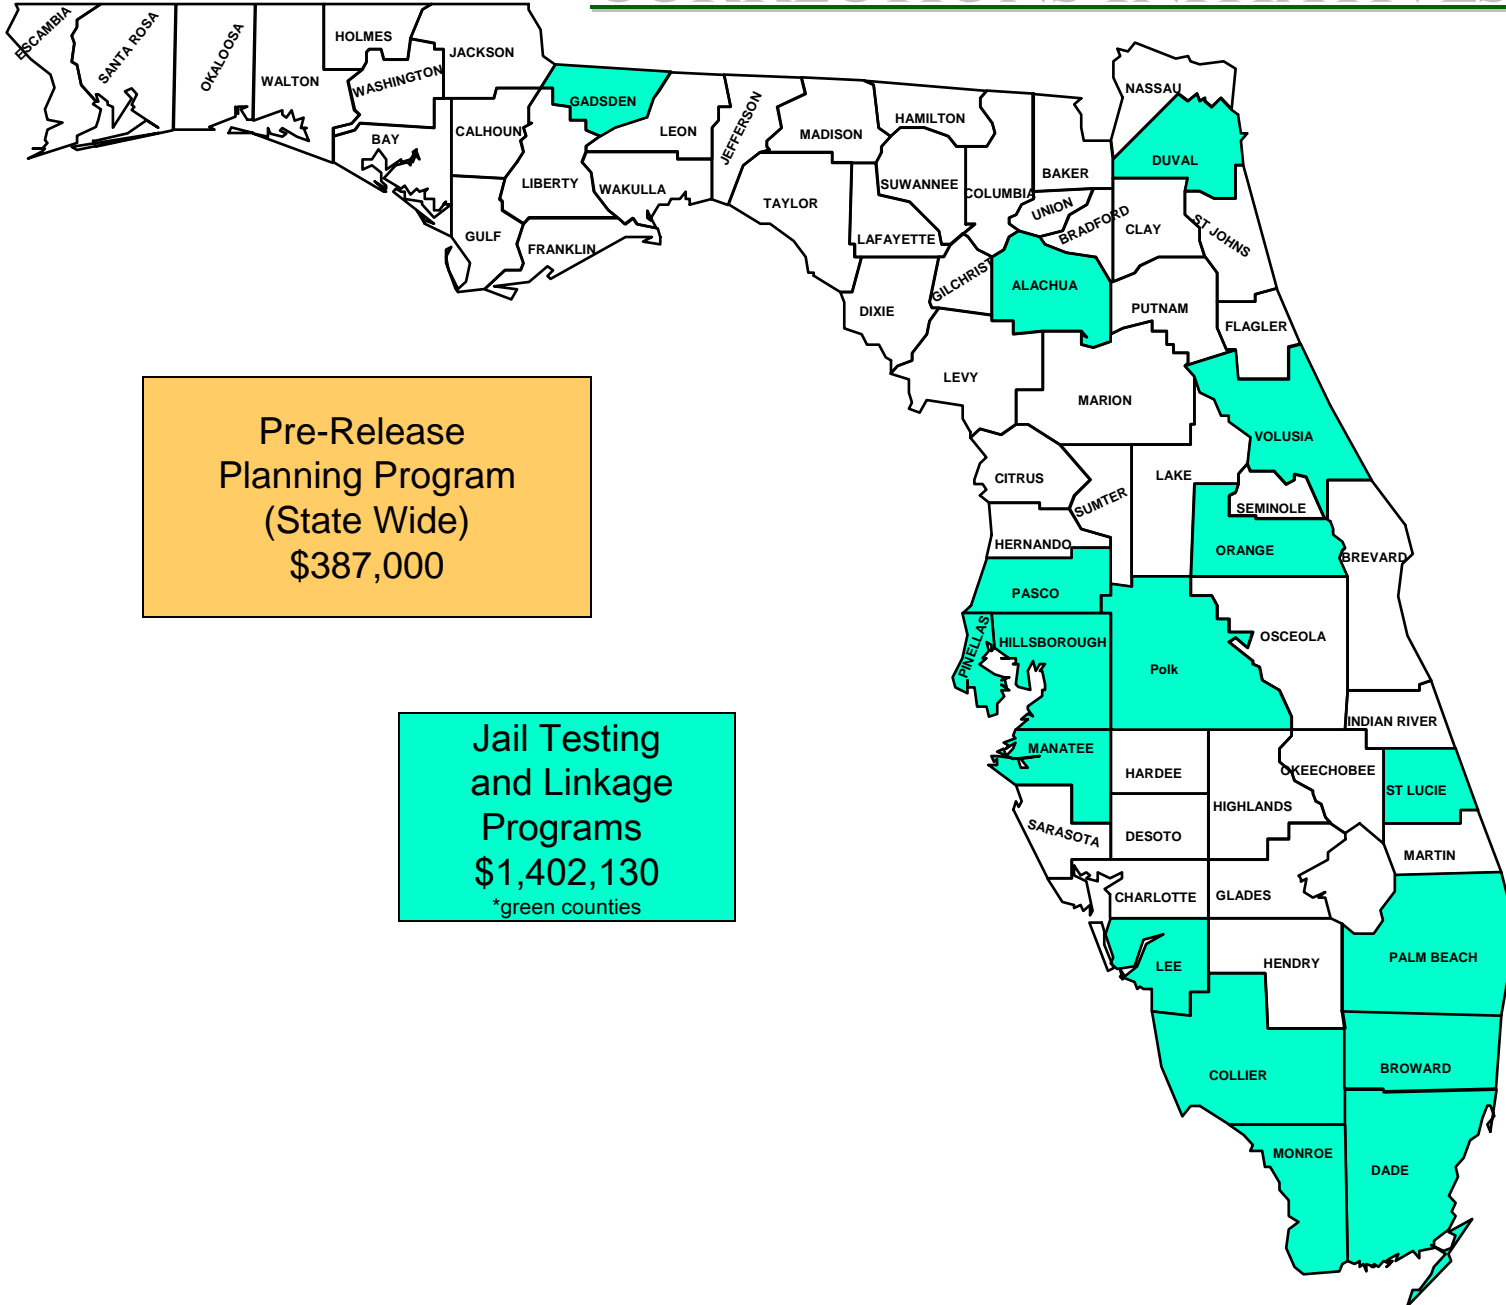

CORRECTIONS INITIATIVES

Green Counties

- Gadsden
- Duval
- Alachua
- Volusia
- Orange
- Pasco
- Pinellas
- Hillsborough
- Polk
- Manatee
- St. Lucie
- Lee
- Palm Beach
- Collier
- Broward
- Monroe
- Dade