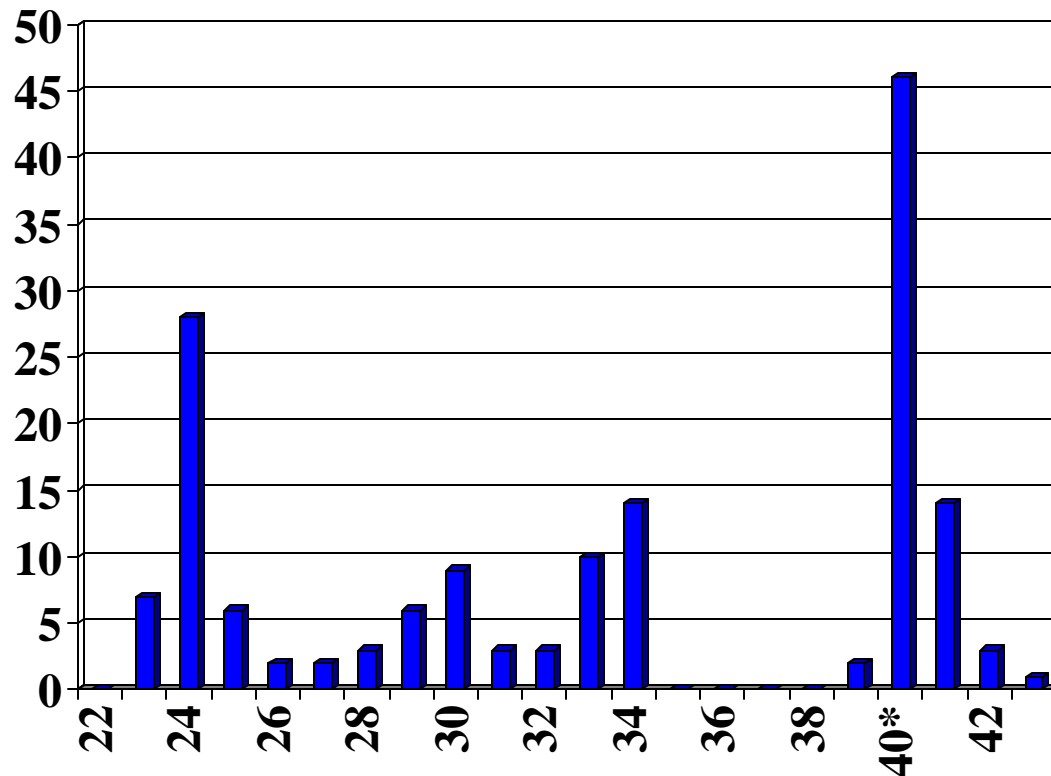

Florida Bird Mortality

(May 1, 2000 - October 23, 2000)

*Sarasota county press release highlights West Nile Virus and the bird mortality database.

■ Birds Reported

Testing Activity

(May 1 - October 23, 2000)